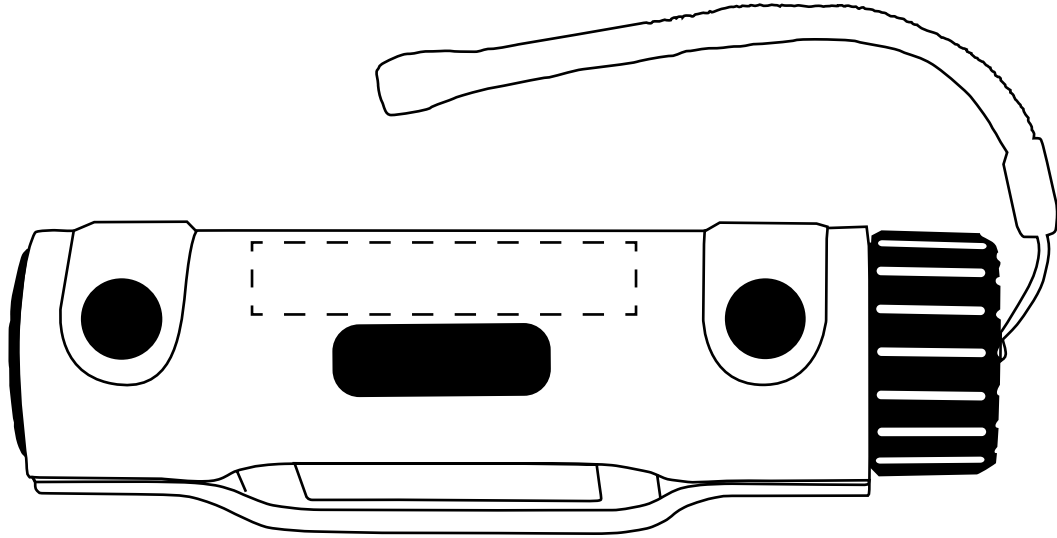

# ART TEMPLATE

PO#

Item # **K-43T WORLD TRAVEL TIME ALARM CLOCK W/ LED FLASHLIGHT**

Item color:

quantity:

## LAYOUT

LAYOUT RATIO: **100%**

Dotted Imprint area Guideline  
Will Not Print

k-43T SCREENING

SCREENING IMPRINT AREA 2"W x 3/8"H

## ARTWORK

ACTUAL LOGO SIZE: Approx.

2ND LOGO SIZE: Approx.

Single Location

Multiple Locations

Imprint method:

Laser Engraving

Screening in \_\_\_\_\_

VIBRA PRINT

ARTWORK RATIO: **250%**

Deboss

Hot Stamp in

Embroidery

Heat Transfer

NOTE: LAYOUT is for illustrative purposes only, please refer to imprint information on last section of the page for logo dimensions and imprint info when approving this proof. Image of item on layout may not be actual size. Final product may vary from specs and color on this template.