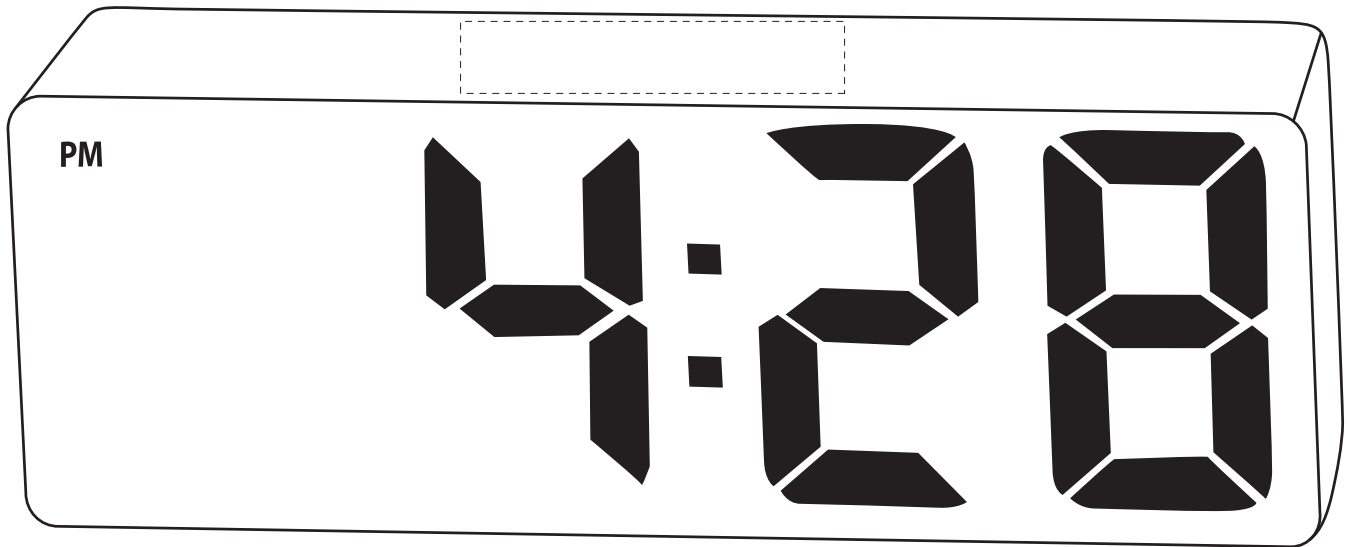

# ART TEMPLATE

PO#

Item # **K-10T Easy Read Alarm Clock**

Item color:

quantity:

## LAYOUT

K-10T SCREENING

LAYOUT RATIO: **100%**

Dotted Imprint area Guideline  
Will Not Print

SCREENING IMPRINT AREA 2"W x 3/8"H

VIBRA PRINT

ARTWORK RATIO: **100%**

Deboss

Hot Stamp in

Embroidery

Heat Transfer

NOTE: LAYOUT is for illustrative purposes only, please refer to imprint information on last section of the page for logo dimensions and imprint info when approving this proof. Image of item on layout may not be actual size. Final product may vary from specs and color on this template.