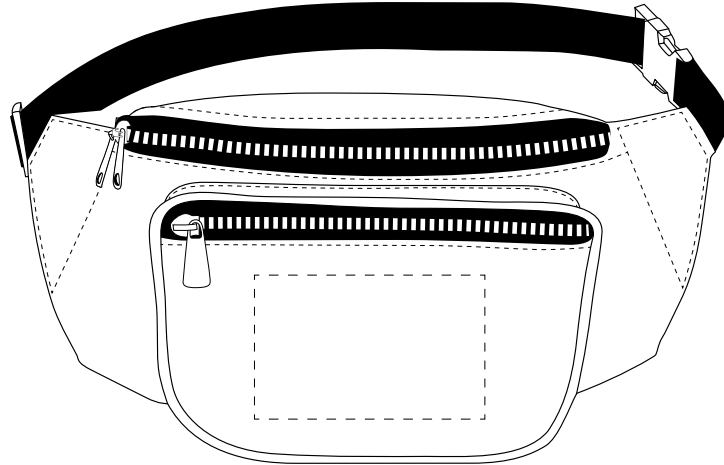

ART TEMPLATE

PO#

Item # **9818 EXCURSIONIST**

Item color:

quantity:

LAYOUT

LAYOUT RATIO: **30%**

Dotted Imprint area Guideline
Will Not Print

9818 SCREENING

SCREENING IMPRINT AREA : 4"W x 2-1/2"H

ARTWORK

ACTUAL LOGO SIZE: Approx.

2ND LOGO SIZE: Approx.

Single Location

Multiple Locations

Imprint method: